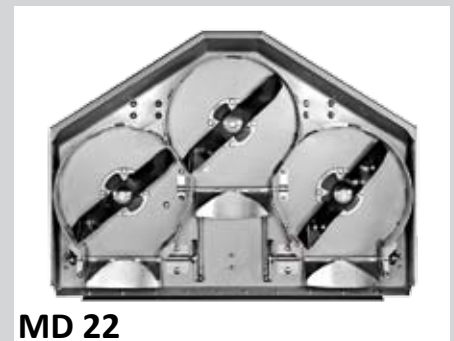

Serie MD

MD 13

MD 18

MD 22

Grillo®

GARDEN

Serie MD

MD13-MD18-MD22

		HP kW	CC 		 (US qts)		 HYDROSTATIC				 kg (lb)
MD 13	3.130 INTEK B&S	HP 10 kW 7.2	344/1		7 L (7.4)		0 - 9 km/h (0 - 5.6 mph)	45 cm (18 in)	25.....85 mm (1.0...3.3 in)	83 cm (32.6 in)	218 (481)
MD 18	7180 INTEK B&S	HP 15.2 kW 11.2	656/2		7 L (7.4)		0 - 9 km/h (0 - 5.6 mph)	45 cm (18 in)	25.....85 mm (1.0...3.3 in)	83 cm (32.6 in)	238 (525)
MD 22	7220 Prof.Series B&S	HP 18 kW 13.2	656/2		13 L (3.4)		0 - 9 km/h (0 - 5.6 mph)	38 cm (15 in)	30.....90 mm (1.2...3.5 in)	110 cm (43 in)	325 (717)